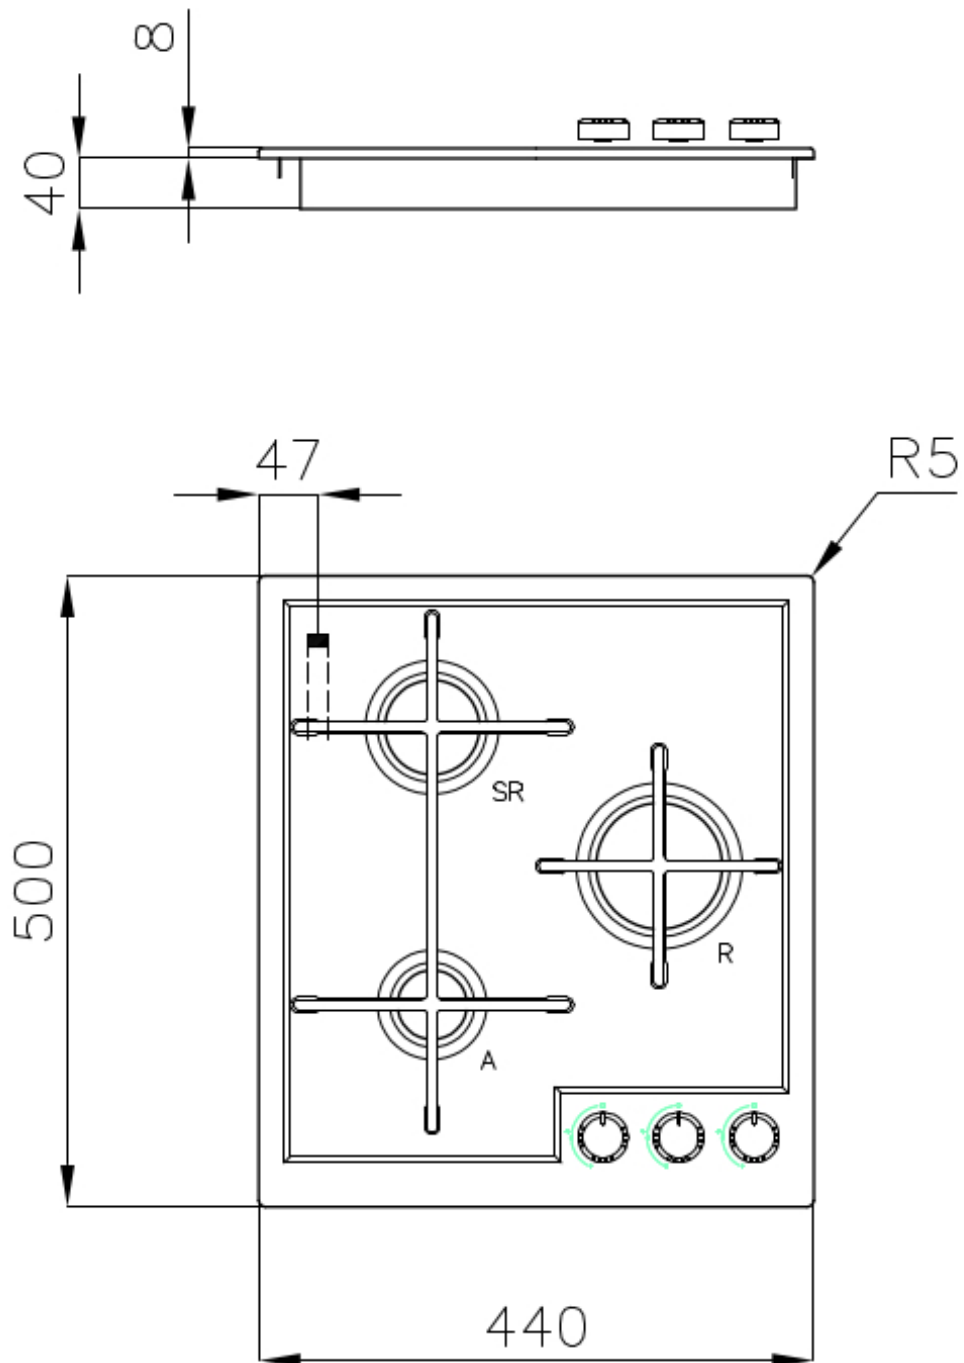

Cast iron grids

Cast-iron is the ideal material for an hob grid, this due to the manifold properties characterising it: high heat capacity that improves cooking performance; high weight and stability that improve safety; sturdiness that preserves the hob's original aspect over time; easy cleaning.

TECHNICAL DATA