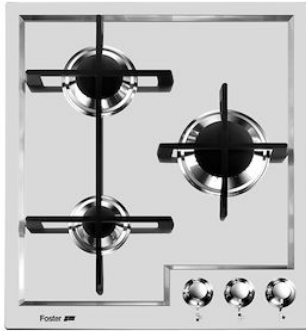

Cooker hob Veronika

Gas hobs

Code: 7063 052

DETAILS

Edge/Installation Type Standard (8 mm Edge)

Finish Foster brushed

Material AISI 304 stainless steel

Texture Brushed in line

Supply 220-240 V; 50/60 Hz

Dimensions 440x500 mm

Base size 45cm

Heating element three burners

Built-in hole 420x480 mm

Grids Cast iron grids and enamelled burner covers

Width 44 cm

Total power 5.850 W

Type Gas Hob

FEATURES

Under-knob ignition The utmost freedom of movement with electronic under-knob ignition, a common feature of all models that allows a one-hand ignition of the burner.

lil series burners lil ^ series burners: 20% gas savings. They guarantee an efficiency well above the European standards. Furthermore, the improved combustion of gas allows the development of higher powers. From the point of view of safety, the blocking system between the cover and the flame-spreader guarantees perfect positioning and greater ease of cleaning.

Safe cooking All Foster cooker hobs are equipped with safety valves. They shut off the gas supply very quickly if the flame accidentally goes out.

Cast iron grids

Cast-iron is the ideal material for an hob grid, this due to the manifold properties characterising it: high heat capacity that improves cooking performance; high weight and stability that improve safety; sturdiness that preserves the hob's original aspect over time; easy cleaning.